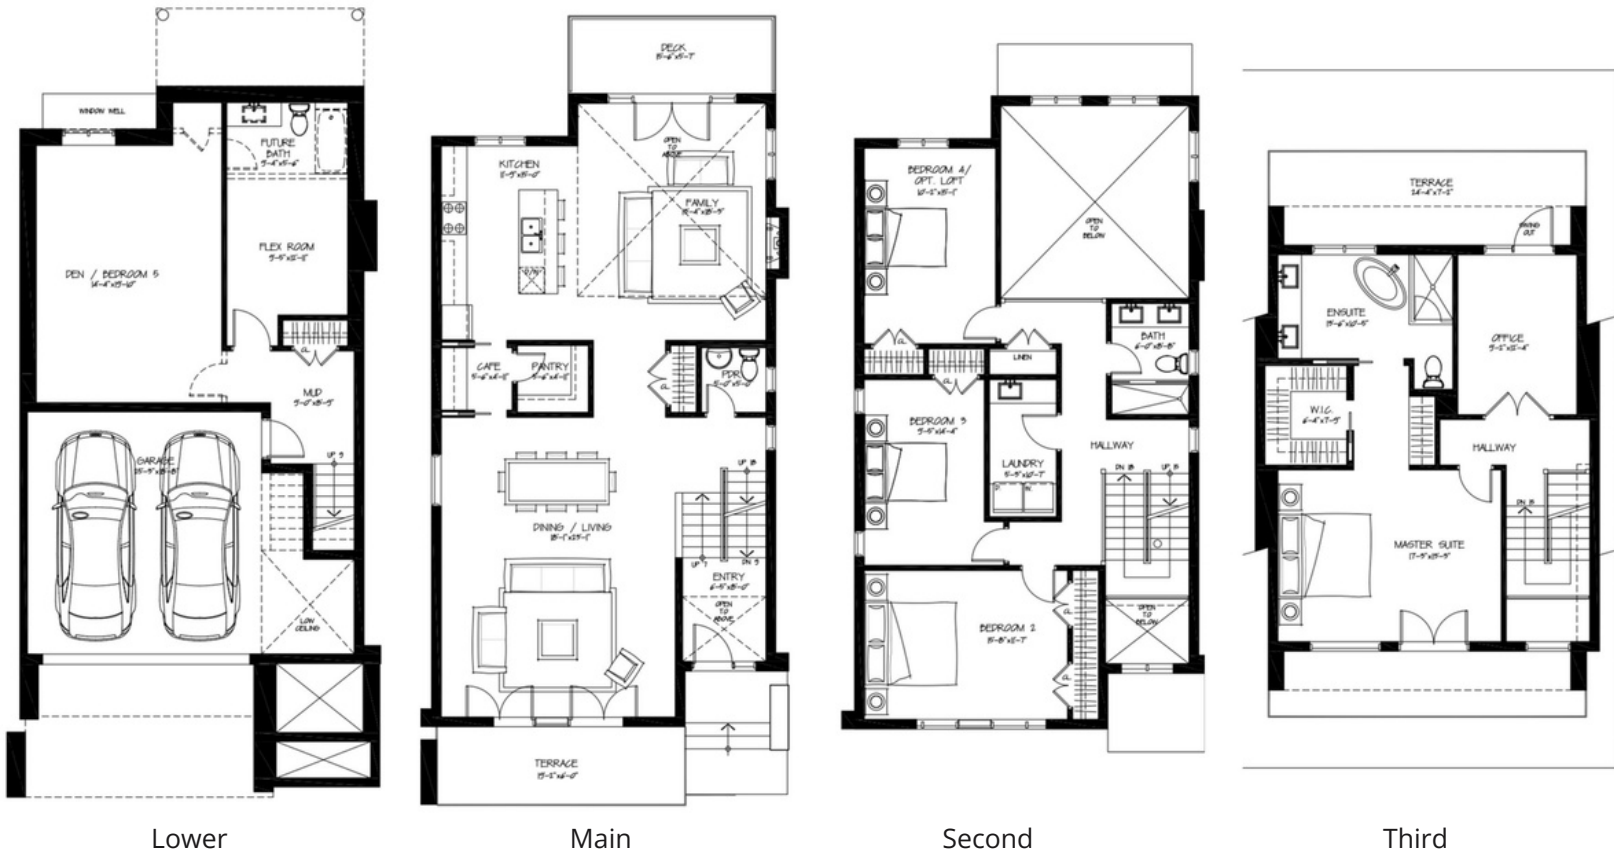

The Rise

Elevation B - Lot 9

3,660 SF | 4 Bedrooms | 2.5 Bathrooms

Enjoy \$25,000 in bonuses with the purchase of these models!

- ➔ \$10,000 voucher to Dala Decor (furniture or lighting fixtures)
- ➔ \$15,000 voucher to apply to upgrades or cedar barrel sauna